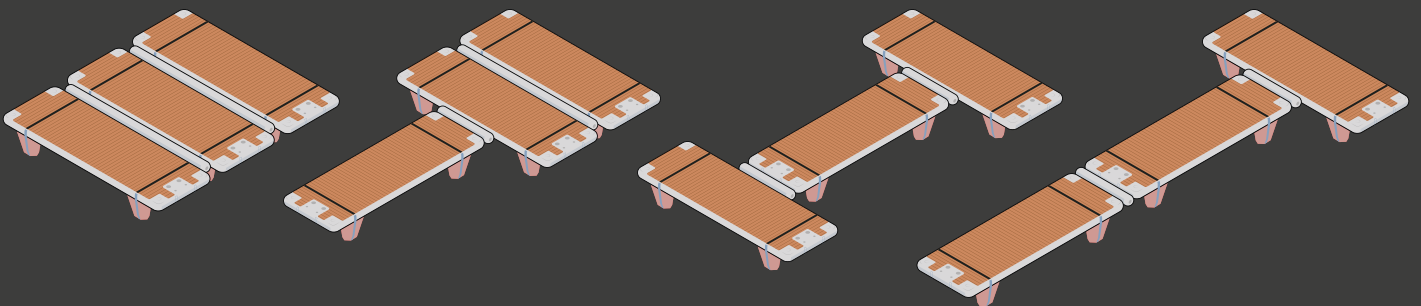

# Tri-Platforms

**675 + 675 + 675**

## Alternative Configurations

## Platform Dimensions

Platform	<b>675</b>
Inflated dimensions (20cm deep)	4.5m x 1.5m (14'9" x 4'11")
Stowage dimensions	165cm x 38cm x 38cm (5'5" x 1'3" x 1'3")
Weight/weight in bag	33.5kg/35kg (73lbs/78lbs)