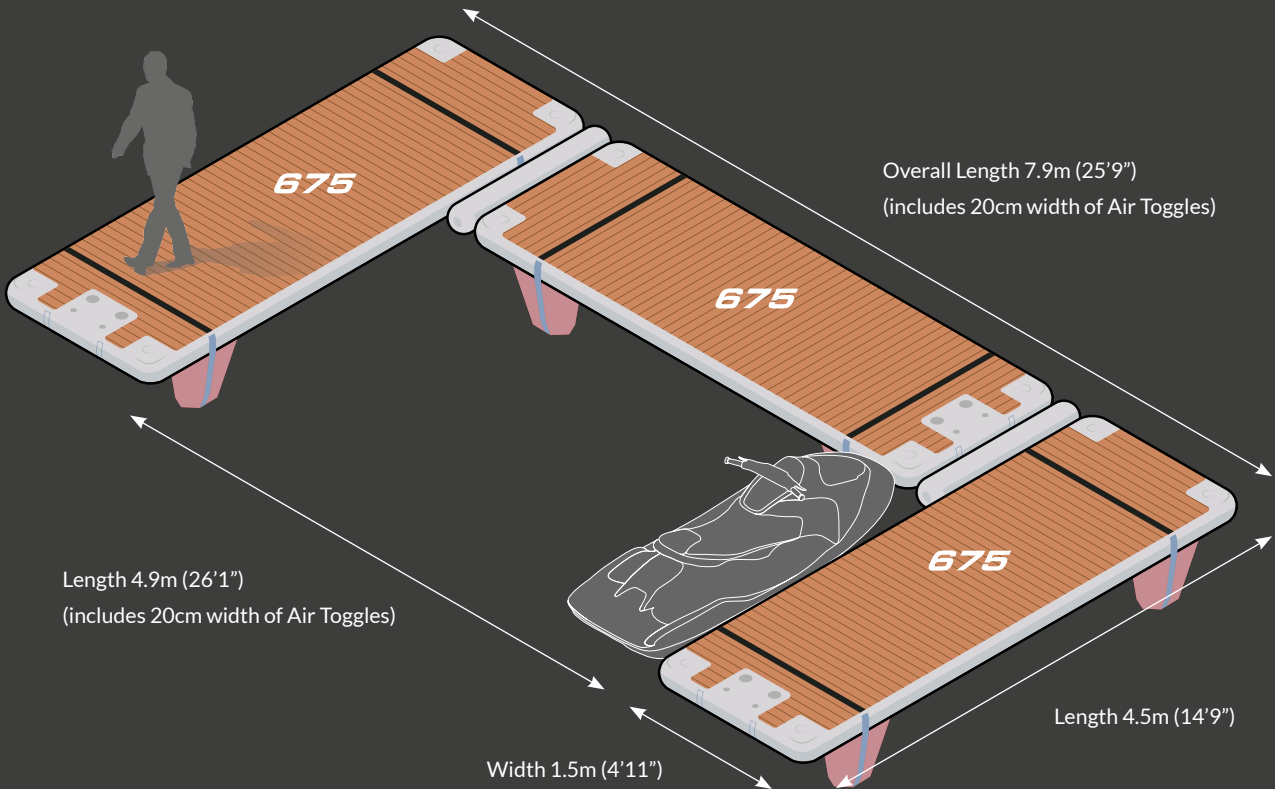

# Tri-Platforms

**675 + 675 + 675**

## Alternative Configurations

## Platform Dimensions

Platform	<b>675</b>
Inflated dimensions (20cm deep)	4.5m x 1.5m (14'9" x 4'11")
Stowage dimensions	165cm x 38cm x 38cm (5'5" x 1'3" x 1'3")
Weight/weight in bag	33.5kg/35kg (73lbs/78lbs)